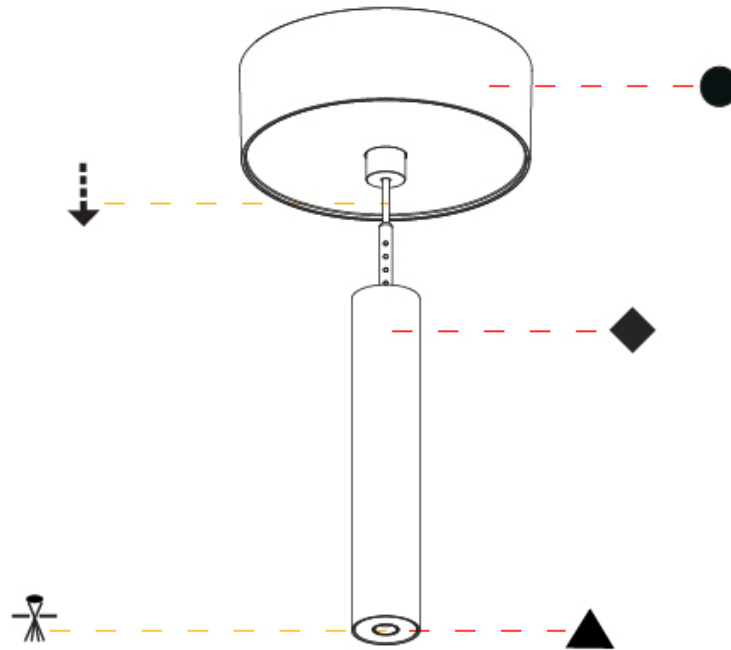

Shape: Cylinder
 Diameter (mm): 28
 Diameter (in): 1 1/8
 Height (mm): 150
 Height (in): 5 7/8
 Max. Overall Height (mm): 2150
 Max. Overall Height (in): 84 3/8
 Light Distribution: Downlight
 Weight (kg): 0.422
 Weight (lbs): 0.93
 Fixture Finish: [SSR / BKV / CWI / CRY / HAB / UFT / ITA / RUA / FTG / MYG / LOD / PUS / FRO / FUP / KIA / POP / BLS / SPG / MEY / GOH / GUM / CHC / COM / ABZ / JAG / OBR / MOS / ROR](#)
 Fixture Material: Aluminum
 Cable Details: [2000mm or 4000mm Black Cable](#)

OPTICAL

Optic°: [24 / 32 / 34 / 55 / 58](#)

RATINGS AND CERTIFICATIONS

Certified By: Certified for North American Standards
 IP rating: IP20

HANGOVER PLUG MONOPOINT SURFACE CANOPY SUSPENSION

A30824-

PROJECT
TYPE
SPECIFIER
QUANTITY
DATE